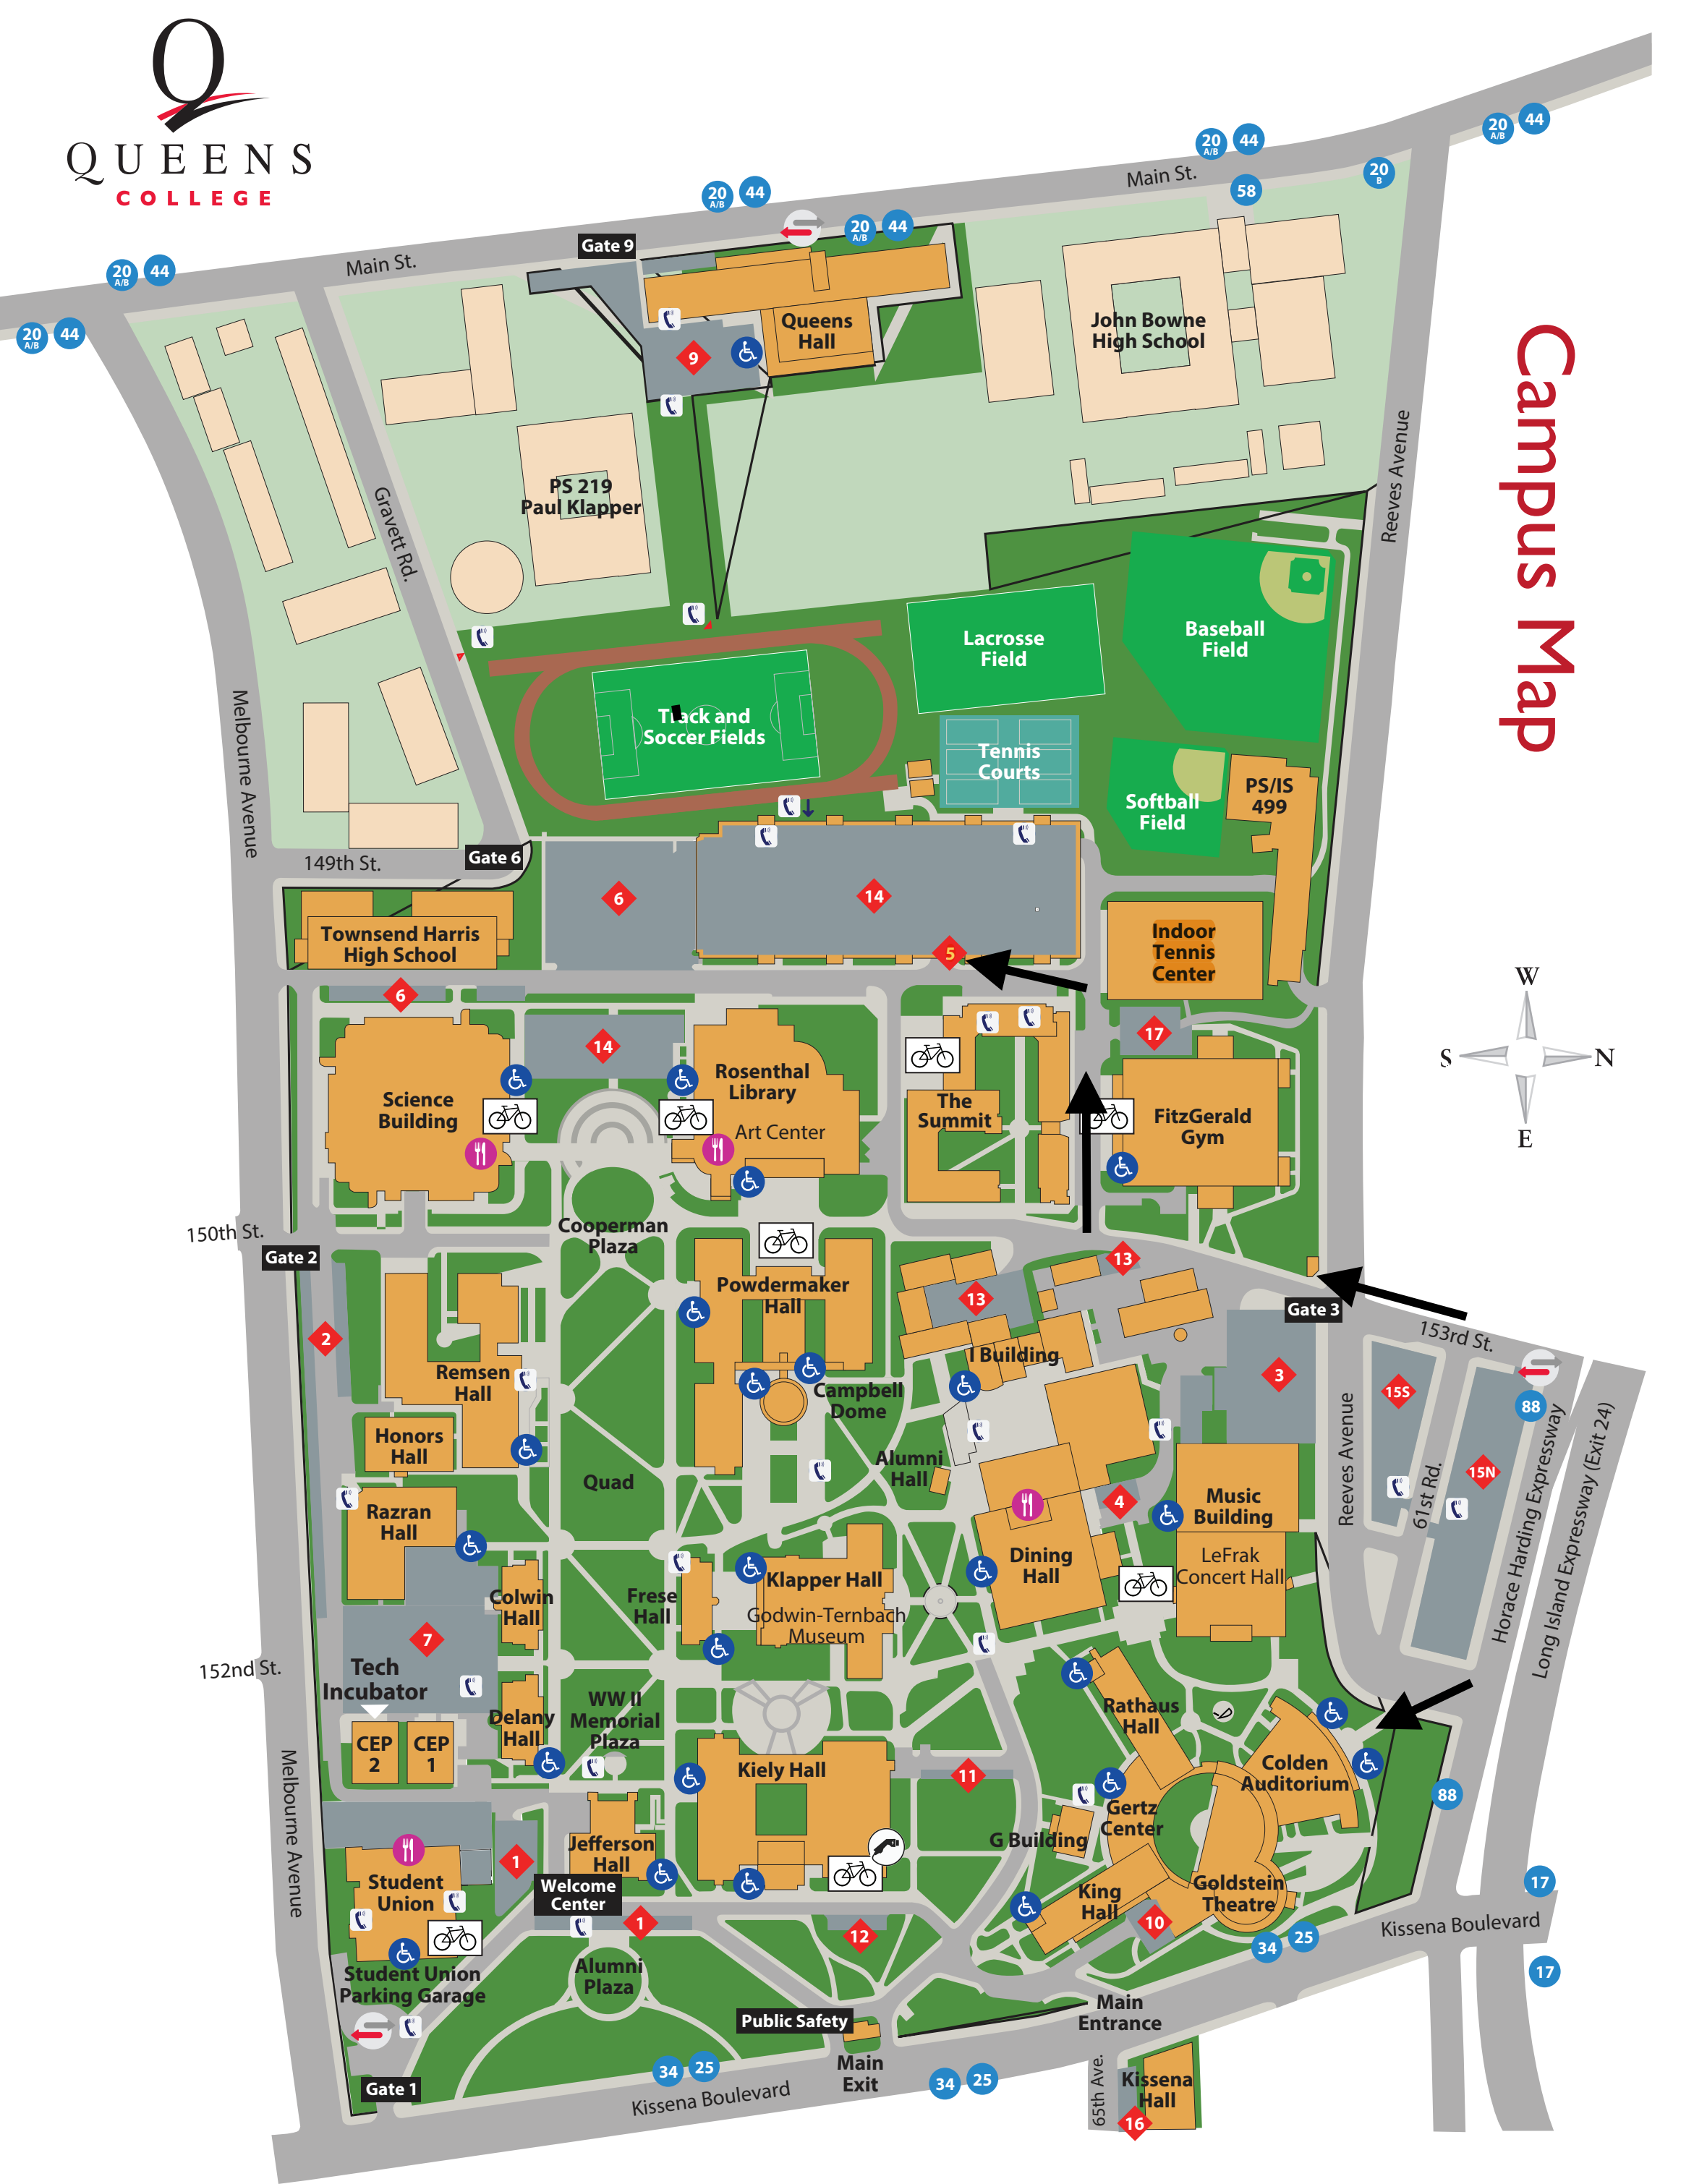

Campus Map

Building Abbreviations

Alumni Hall	AE	FitzGerald Gym	FG	Kiely Hall	KY	Rathaus Hall	RA
Campbell Dome	DM	Frese Hall	FH	King Hall	KG	Razran Hall	RZ
Colden Auditorium	CA	G Building	GB	Kissena Hall	KS	Remsen Hall	RE
Colwin Hall	CH	Gertz Center	GC	Klapper Hall	KP	Rosenthal Library	RO
Delany Hall	DY	Goldstein Theatre	GT	Music Building	MU	Science Building	SB
Dining Hall	DH	Honors Hall	HH	Powdermaker Hall	PH	Student Union	SU
		I Building	IB	Professional Studies	CEPI	Tech Incubator	CEP2
		Jefferson Hall	JH	Queens Hall	QH	The Summit	

Key

- QC Boundary
- Parking Lots
- Bus Routes
- Food Services
- QC Shuttle Bus
- Accessibility Ramps
- Emergency Phones
- Buildings
- Off Campus
- Sidewalks
- Roadways
- Grassy Areas
- Athletics Fields
- Parking Areas
- Bike Racks
- Charging*

*Designated Charging Location